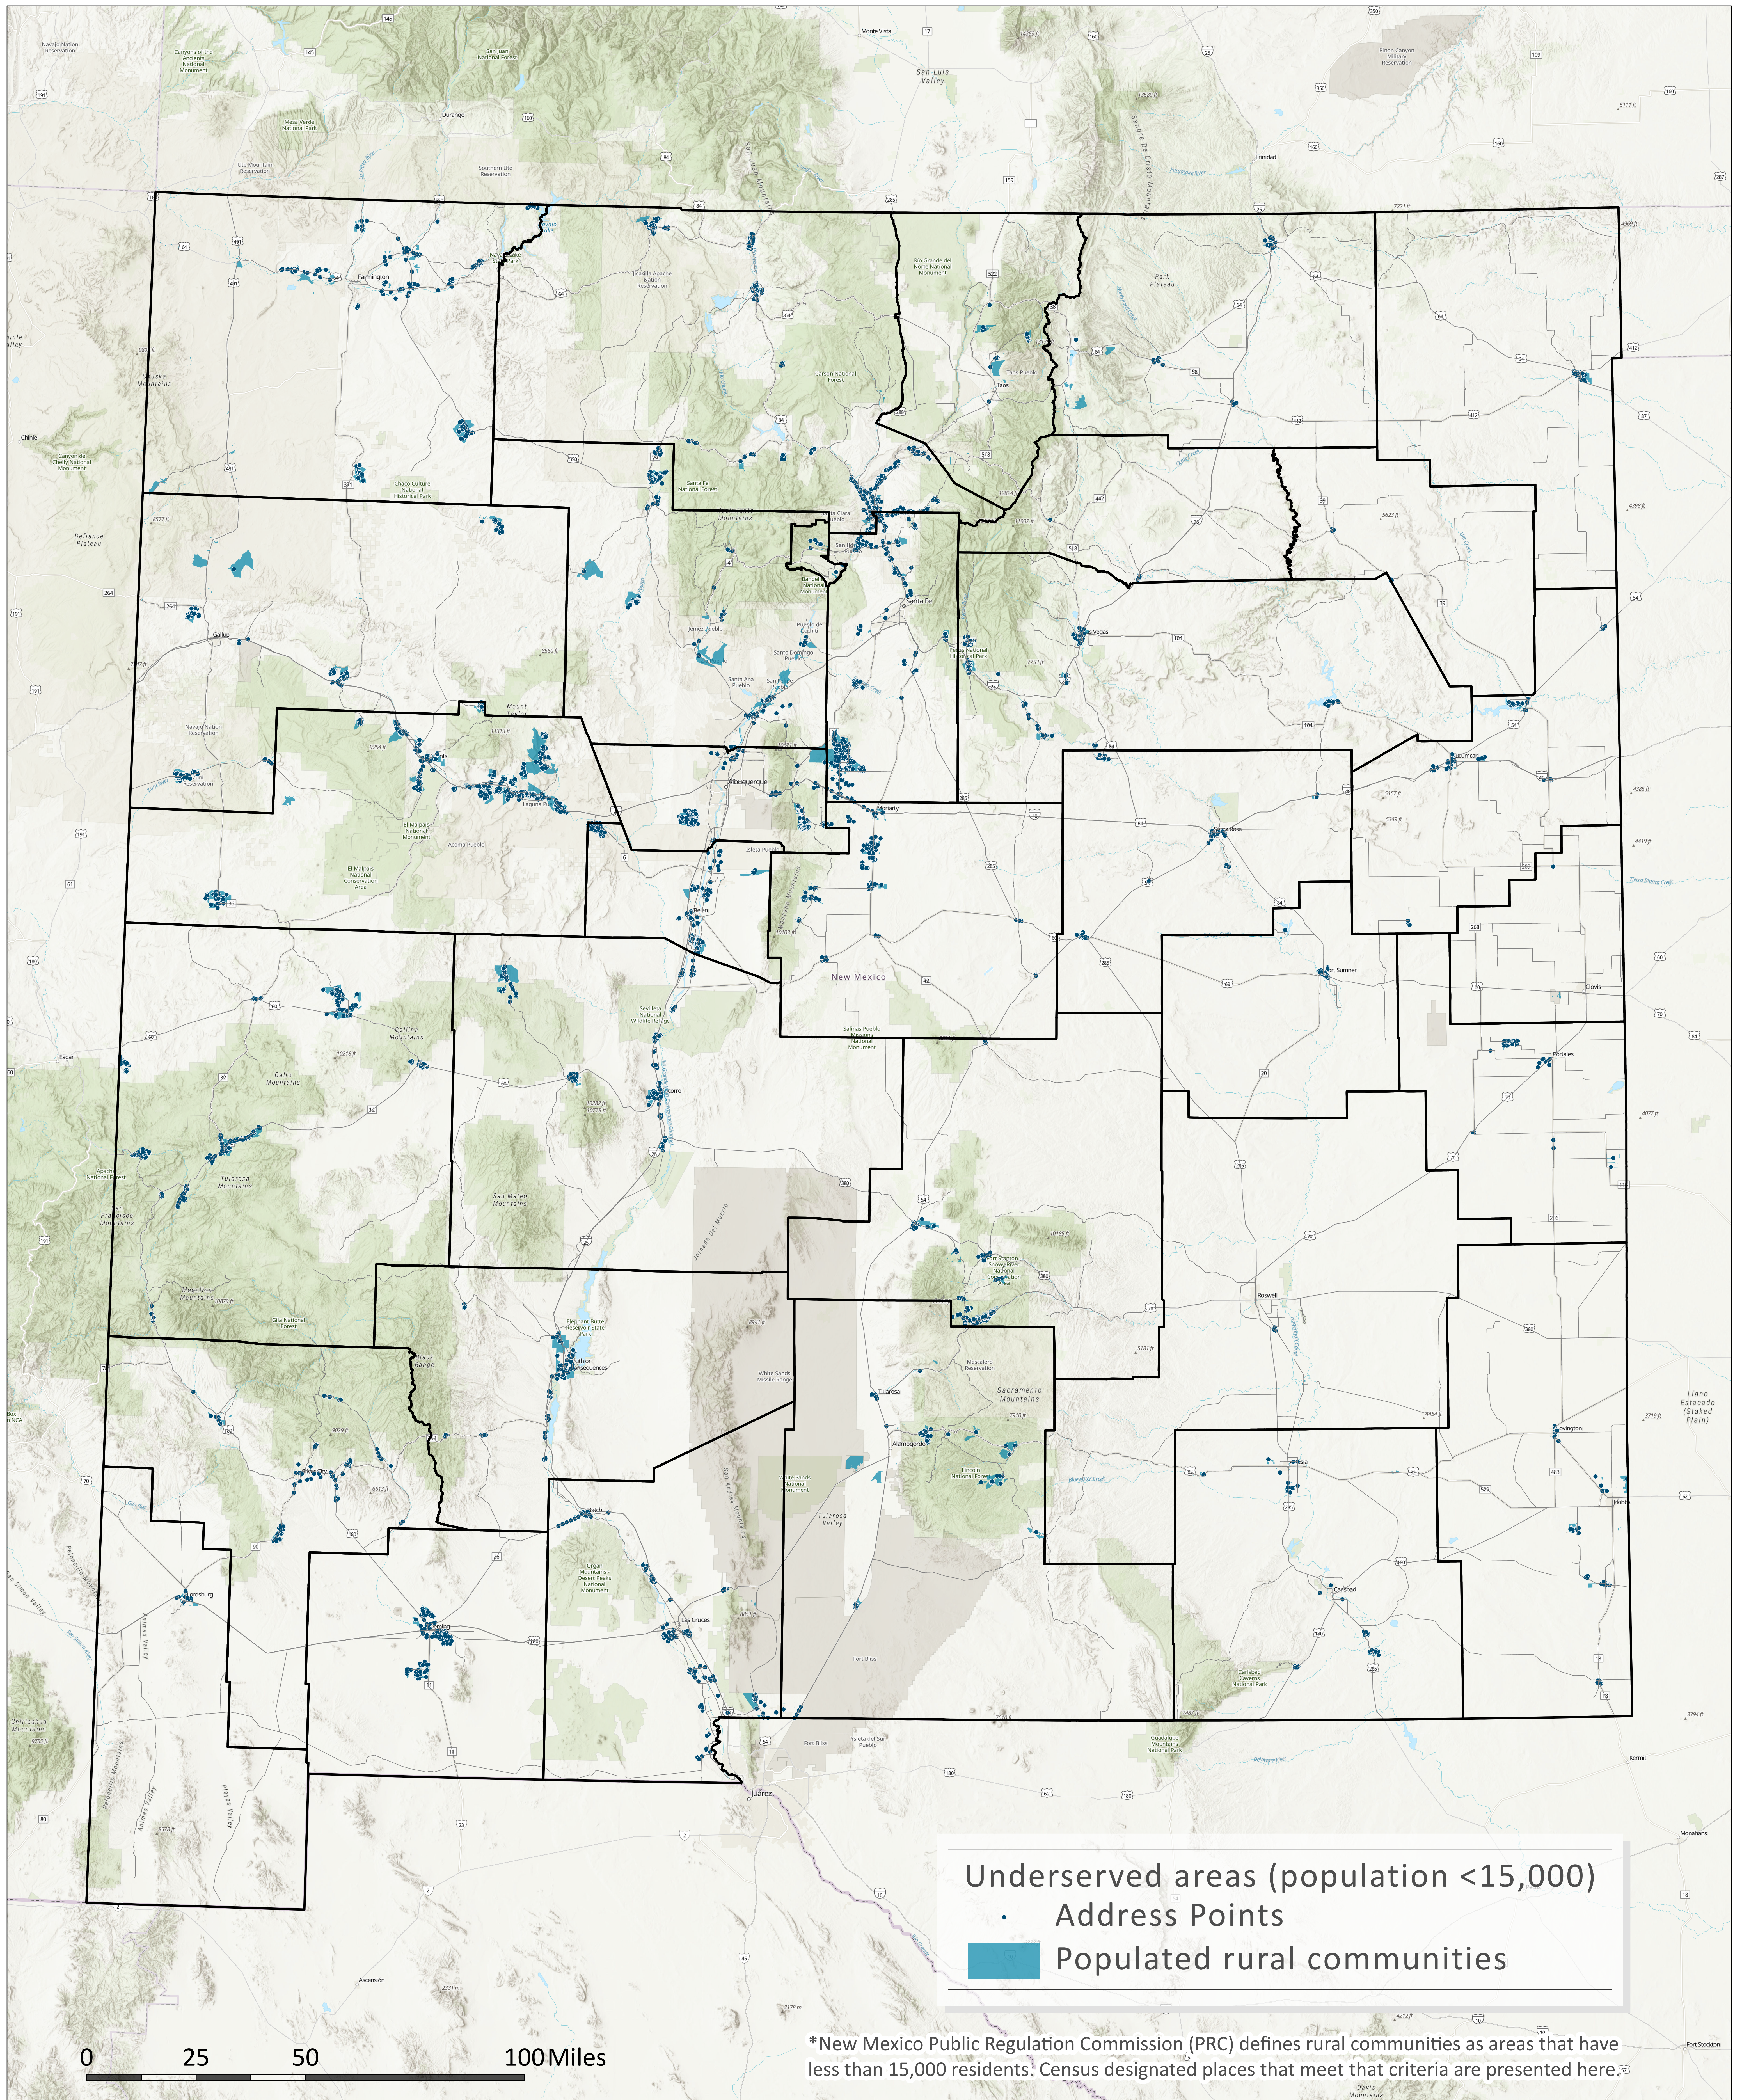

Address Points in Rural Communities w/o Fiber, Cable, DSL: New Mexico

Prepared for: New Mexico Broadband Program
 Prepared by: Earth Data Analysis Center, The University of New Mexico (EDAC)
 Sources: Internet Service Providers (2018), FCC 477 (2018), US Census Bureau, NM911 Program, EDAC
 Date: October 2019