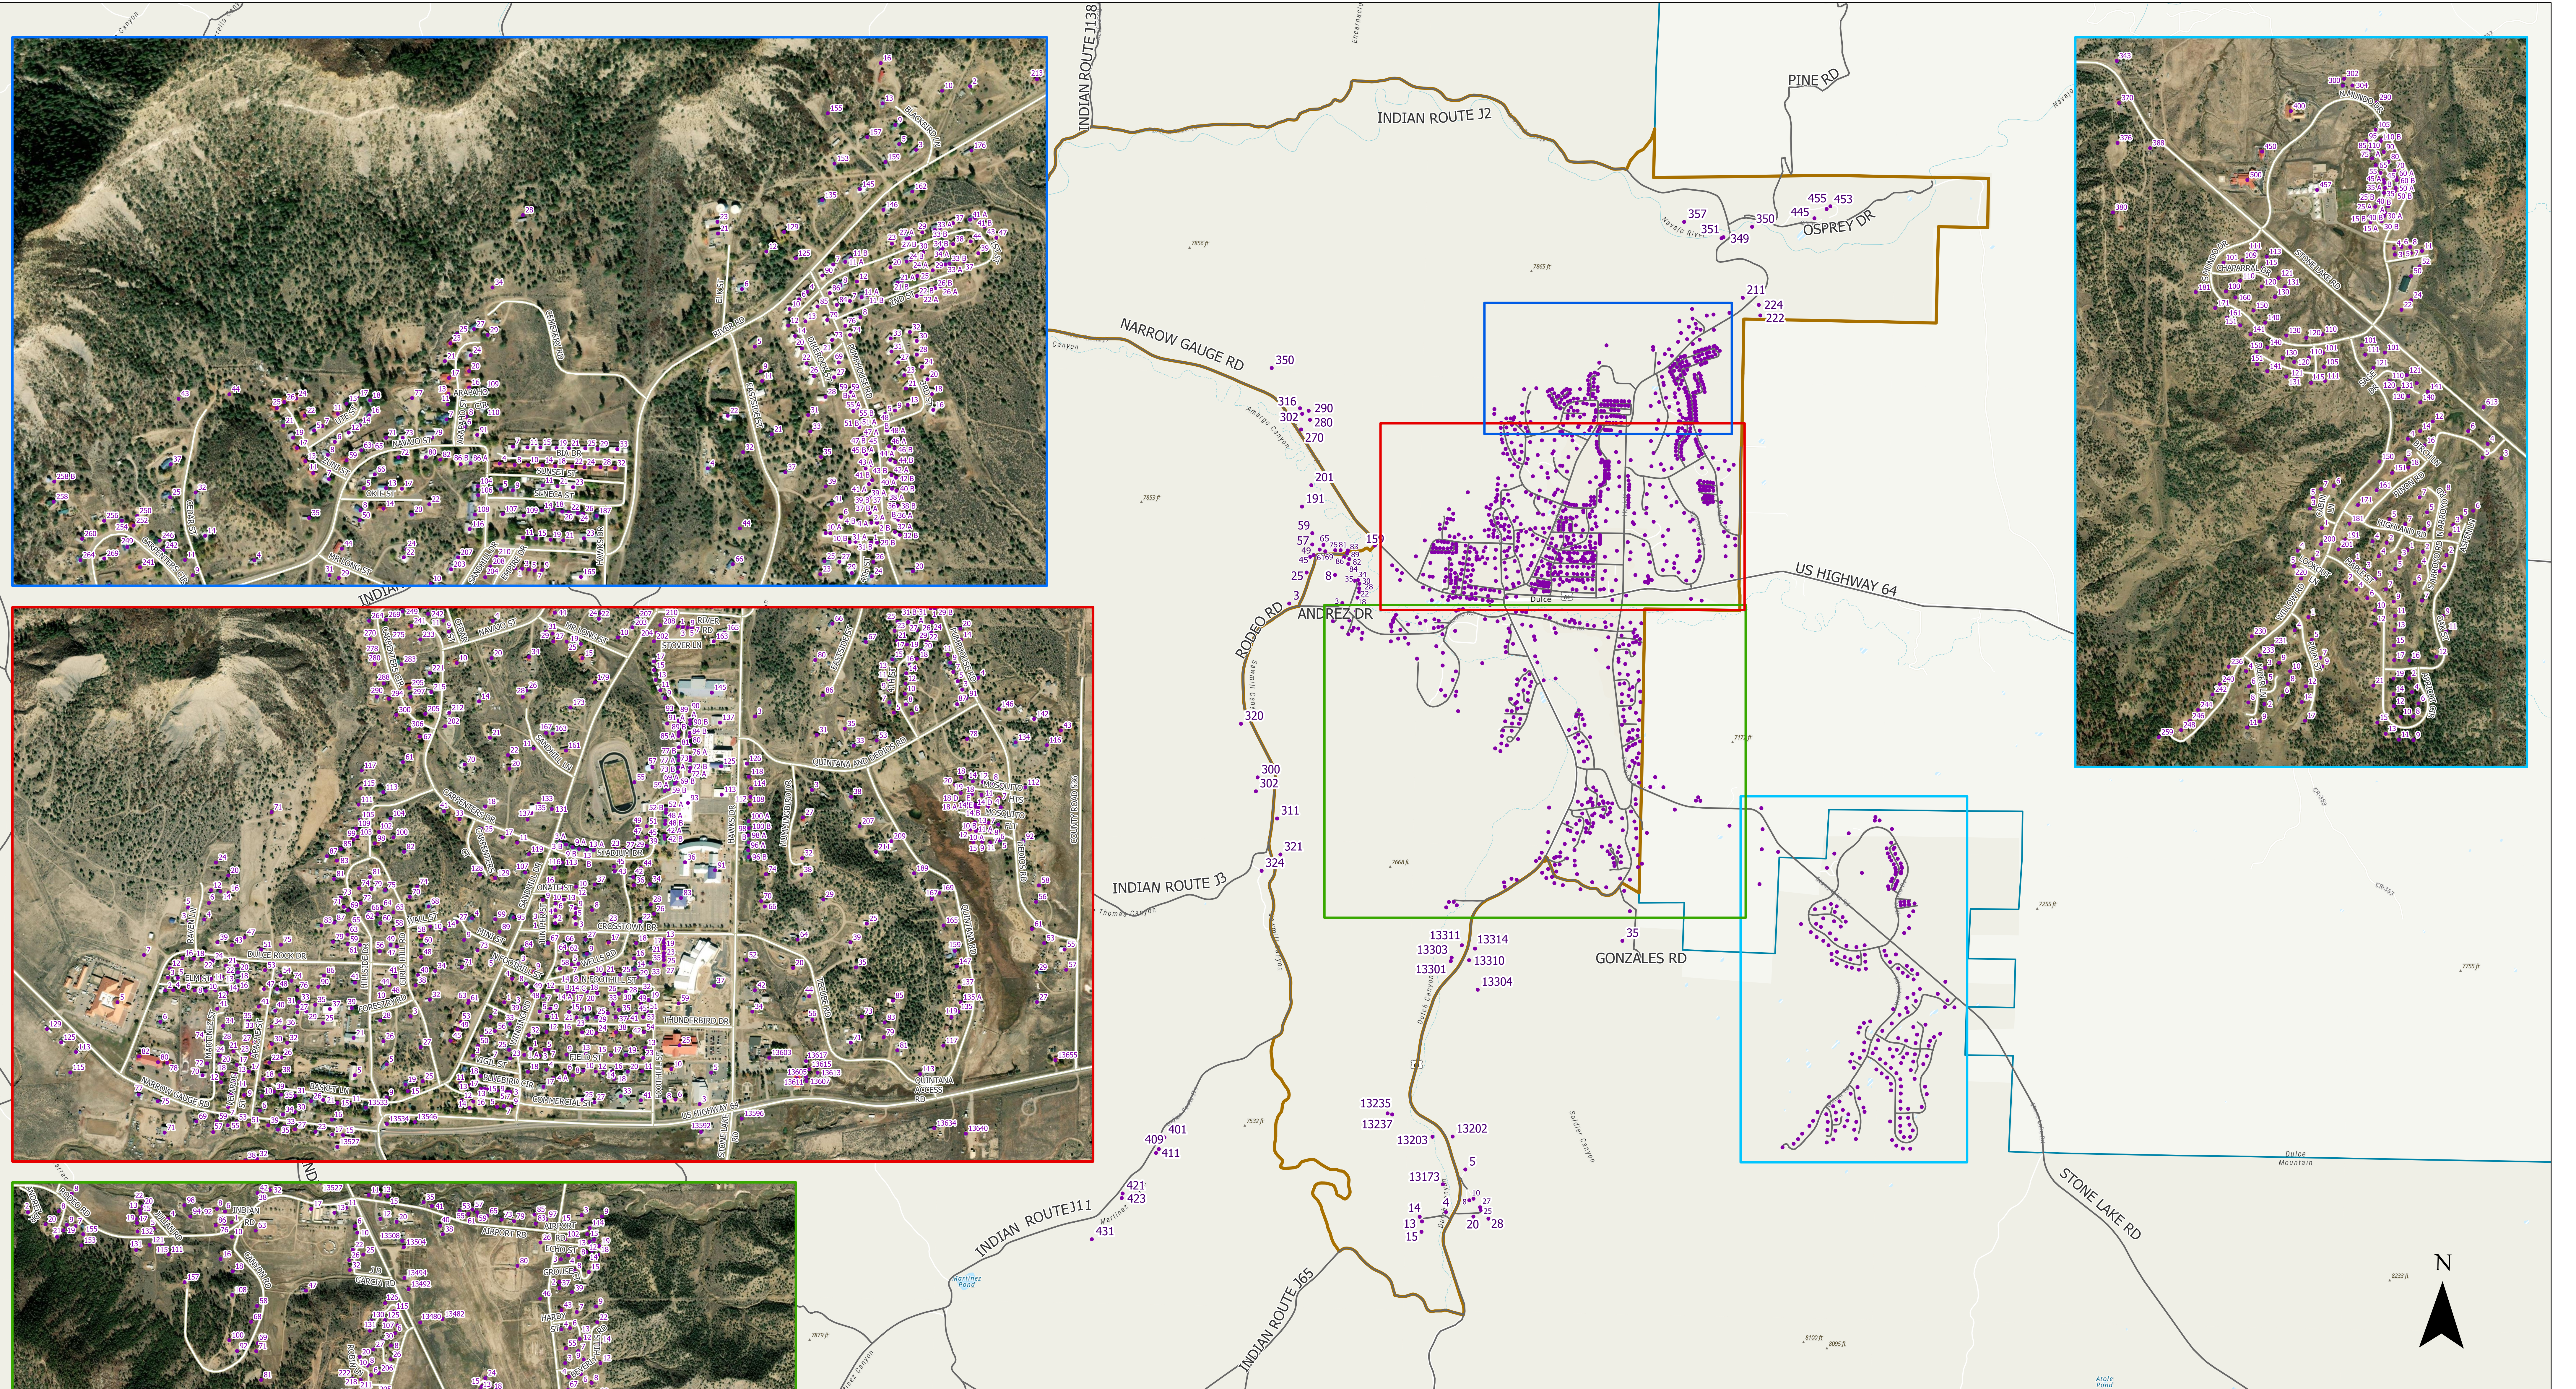

Dulce Addresses and Roads

- Address Points
- Roads
- ▭ Dulce Boundary
- ▭ Jicarilla Apache Nation Boundary

Map displays address points and road centerlines for Dulce, NM as of January 2022.
 Data Source: Jicarilla Apache Utility Authority
 Date Created: January 2022

Basemap Esri, HERE, Garmin, SafeGraph, INCREMENT P, METI/NASA, USGS, Bureau of Land Management, EPA, NPS, US Census Bureau, USDA, Maxar