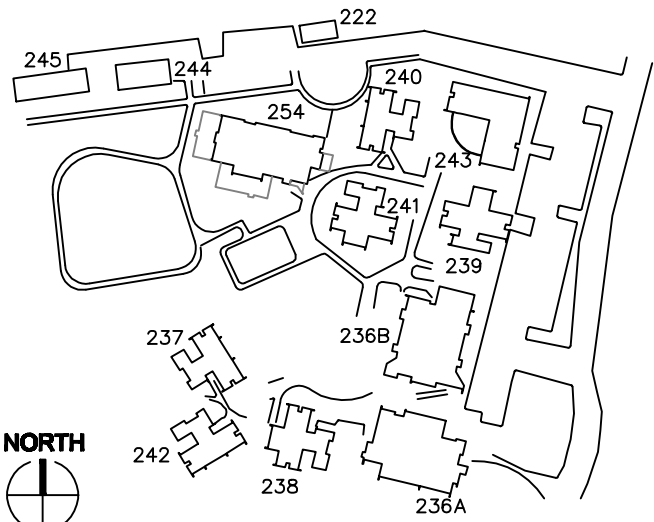

**NEW MEXICO CHILDREN'S PSYCHIATRIC CENTER**

**FIRST FLOOR**

SCALE: NOT TO SCALE

**PLANNING & CAMPUS DEVELOPMENT**  
**OFFICE OF SPACE MANAGEMENT**

TOTAL FLOORS:	1	FLOOR:	1
TOTAL GROSS SQUARE FEET:	252	GROSS SQUARE FEET:	252
▲ MAIN ENTRANCE		▲ SECONDARY ENTRANCE	

**NEW MEXICO CHILDREN'S PSYCHIATRIC CENTER: GREEN HOUSE #245G**

**FIRST FLOOR**  
 1001 YALE BLVD. N.E.

**1 OF 1**  
 245-G0-01