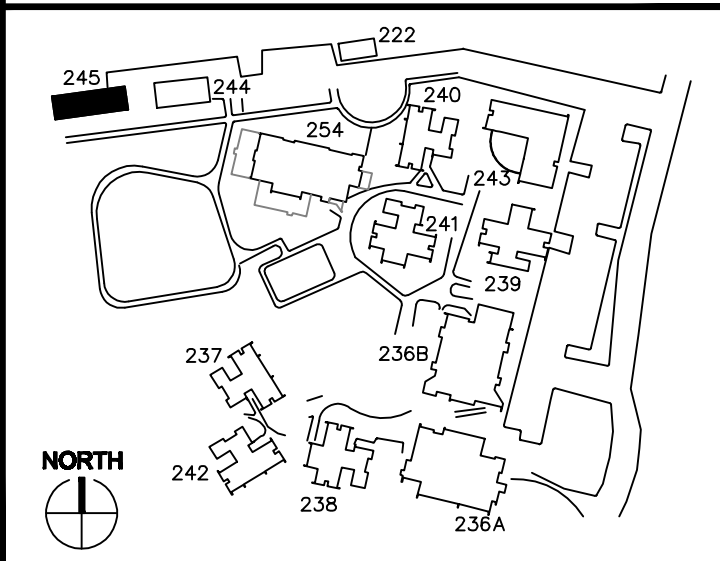

NEW MEXICO CHILDREN'S PSYCHIATRIC CENTER

SECOND FLOOR

SCALE: NOT TO SCALE

PLANNING & CAMPUS DEVELOPMENT
OFFICE OF SPACE MANAGEMENT

TOTAL FLOORS:	2	FLOOR:	2
TOTAL GROSS SQUARE FEET:	4391	GROSS SQUARE FEET:	2166
▲ MAIN ENTRANCE		▲ SECONDARY ENTRANCE	

NEW MEXICO CHILDREN'S PSYCHIATRIC CENTER: STORAGE & SHOP BLDG
SECOND FLOOR
 1001 YALE BLVD. N.E.

#245
 2 OF 2
 245-00-02