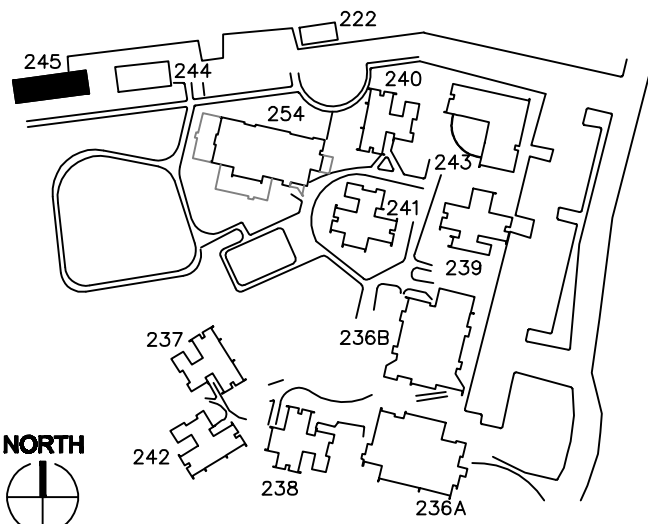

NEW MEXICO CHILDREN'S PSYCHIATRIC CENTER

FIRST FLOOR

SCALE: NOT TO SCALE

PLANNING & CAMPUS DEVELOPMENT
OFFICE OF SPACE MANAGEMENT

TOTAL FLOORS:	2	FLOOR:	1
TOTAL GROSS SQUARE FEET:	4391	GROSS SQUARE FEET:	2166
▲ MAIN ENTRANCE		▲ SECONDARY ENTRANCE	

NEW MEXICO CHILDREN'S PSYCHIATRIC CENTER: STORAGE & SHOP BLDG
FIRST FLOOR
1001 YALE BLVD. N.E.

#245
1 OF 2
245-00-01