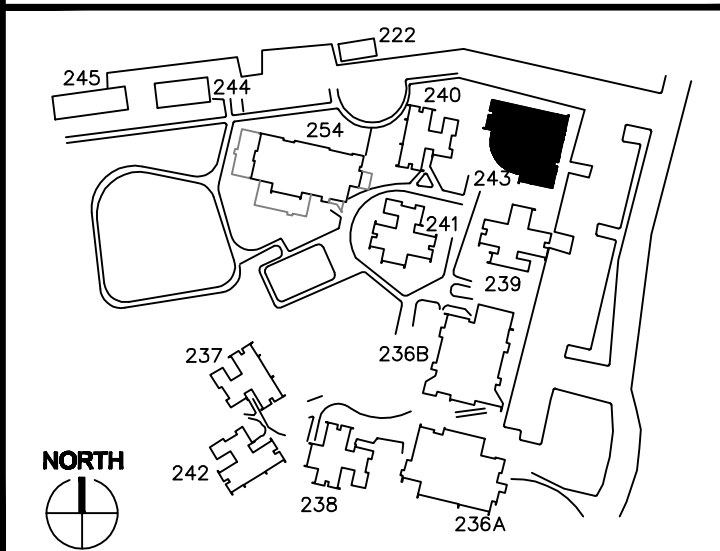

NEW MEXICO CHILDREN'S PSYCHIATRIC CENTER

FIRST FLOOR

SCALE: NOT TO SCALE

PLANNING & CAMPUS DEVELOPMENT
OFFICE OF SPACE MANAGEMENT

TOTAL FLOORS:	1	FLOOR:	1
TOTAL GROSS SQUARE FEET:	7227	GROSS SQUARE FEET:	7227
▲ MAIN ENTRANCE		▲ SECONDARY ENTRANCE	

NEW MEXICO CHILDREN'S PSYCHIATRIC CENTER: COMMONS & SERVICE BLDG
FIRST FLOOR
 1001 YALE BLVD. N.E.

#243
 1 OF 1
 243-00-01