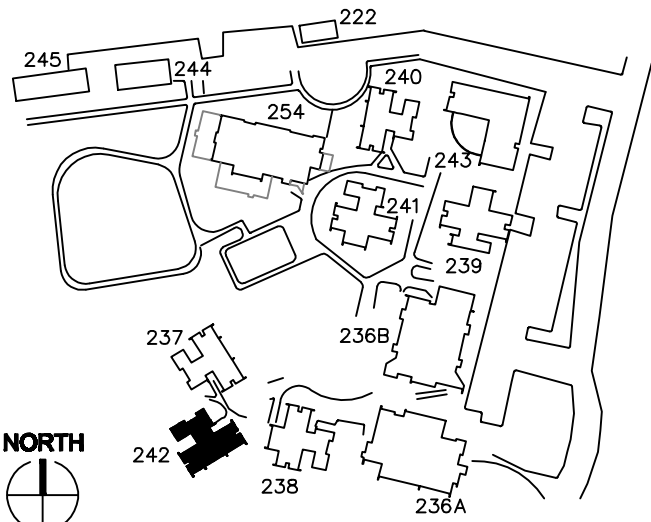

NEW MEXICO CHILDREN'S PSYCHIATRIC CENTER

FIRST FLOOR

SCALE: NOT TO SCALE

PLANNING & CAMPUS DEVELOPMENT
OFFICE OF SPACE MANAGEMENT

TOTAL FLOORS:	1	FLOOR:	1
TOTAL GROSS SQUARE FEET:	2745	GROSS SQUARE FEET:	2745

MAIN ENTRANCE SECONDARY ENTRANCE

NEW MEXICO CHILDREN'S PSYCHIATRIC CENTER: CIBOLA COTTAGE

FIRST FLOOR
1001 YALE BLVD. N.E.

#242

1 OF 1
242-00-01