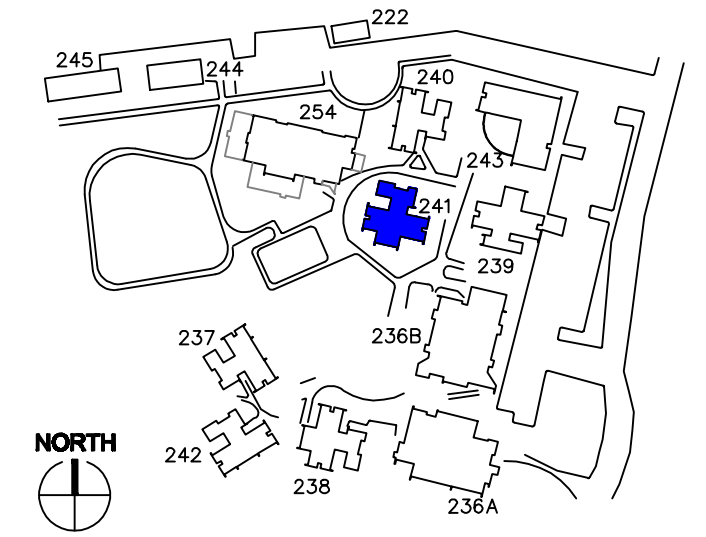

FIRST FLOOR

SCALE: NOT TO SCALE

NEW MEXICO CHILDREN'S PSYCHIATRIC CENTER

PLANNING & CAMPUS DEVELOPMENT
OFFICE OF SPACE MANAGEMENT

TOTAL FLOORS:	1	FLOOR:	1
TOTAL GROSS SQUARE FEET:	3094	GROSS SQUARE FEET:	3094
▲ MAIN ENTRANCE		▲ SECONDARY ENTRANCE	

NEW MEXICO CHILDREN'S PSYCHIATRIC CENTER: PECOS COTTAGE
FIRST FLOOR
 1001 YALE BLVD. N.E.

#241
 1 OF 1
 241-00-01