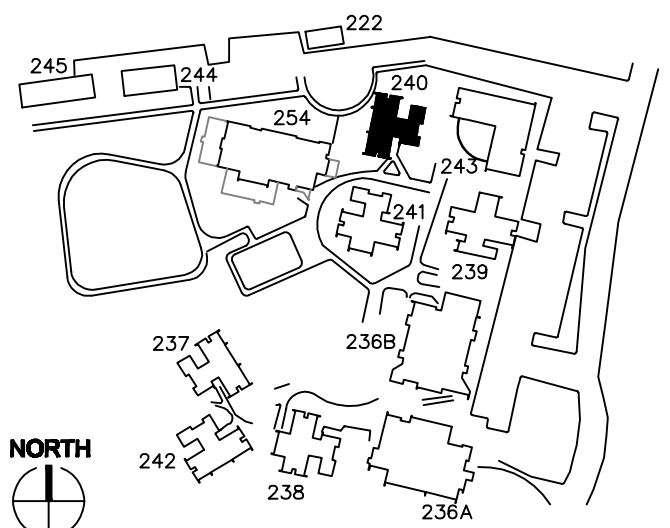

**NEW MEXICO CHILDREN'S PSYCHIATRIC CENTER**

**FIRST FLOOR**

SCALE: NOT TO SCALE

**PLANNING & CAMPUS DEVELOPMENT**  
**OFFICE OF SPACE MANAGEMENT**

TOTAL FLOORS:	1	FLOOR:	1
TOTAL GROSS SQUARE FEET:	2745	GROSS SQUARE FEET:	2745
▲ MAIN ENTRANCE		▲ SECONDARY ENTRANCE	

**NEW MEXICO CHILDREN'S PSYCHIATRIC CENTER: CAPITAN COTTAGE**  
**FIRST FLOOR**  
 1001 YALE BLVD. N.E.

**#240**  
 1 OF 1  
 240-00-01