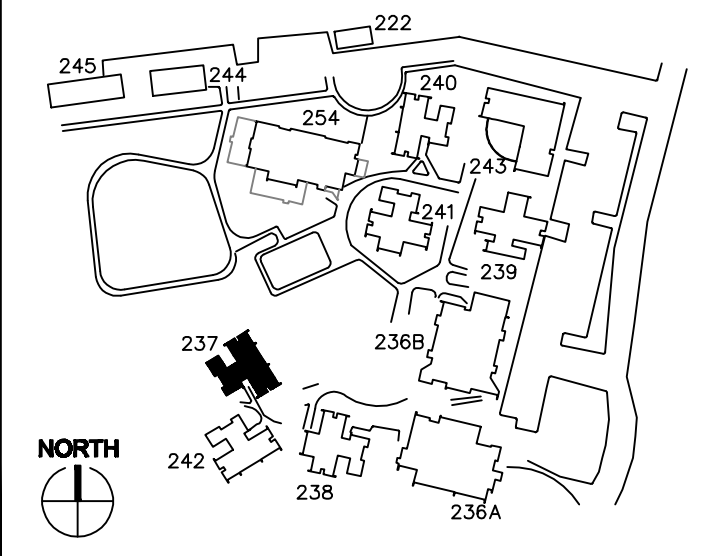

NEW MEXICO CHILDREN'S PSYCHIATRIC CENTER

FIRST FLOOR

SCALE: NOT TO SCALE

NORTH

PLANNING & CAMPUS DEVELOPMENT
OFFICE OF SPACE MANAGEMENT

TOTAL FLOORS:	1	FLOOR:	1
TOTAL GROSS SQUARE FEET:	2	GROSS SQUARE FEET:	2

 MAIN ENTRANCE
  SECONDARY ENTRANCE

NEW MEXICO CHILDREN'S PSYCHIATRIC CENTER: CHAMA COTTAGE

FIRST FLOOR
 1001 YALE BLVD. N.E.

#237

1 OF 1
 237-00-01