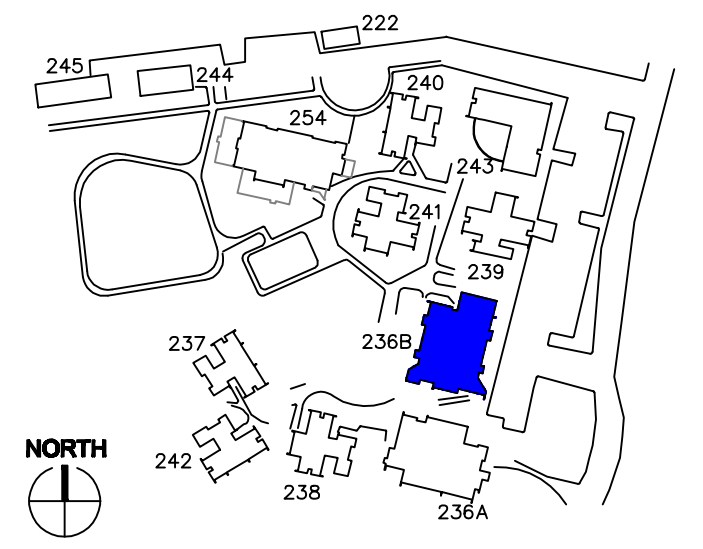

NEW MEXICO CHILDREN'S PSYCHIATRIC CENTER

FIRST FLOOR

SCALE: NOT TO SCALE

PLANNING & CAMPUS DEVELOPMENT
OFFICE OF SPACE MANAGEMENT

TOTAL FLOORS:	1	FLOOR:	1
TOTAL GROSS SQUARE FEET:	7814	GROSS SQUARE FEET:	7814
▲ MAIN ENTRANCE		▲ SECONDARY ENTRANCE	

NEW MEXICO CHILDREN'S PSYCHIATRIC CENTER: EDUCATION BLDG
FIRST FLOOR
 1001 YALE BLVD. N.E.

#236B
 1 OF 1
 236-B0-01