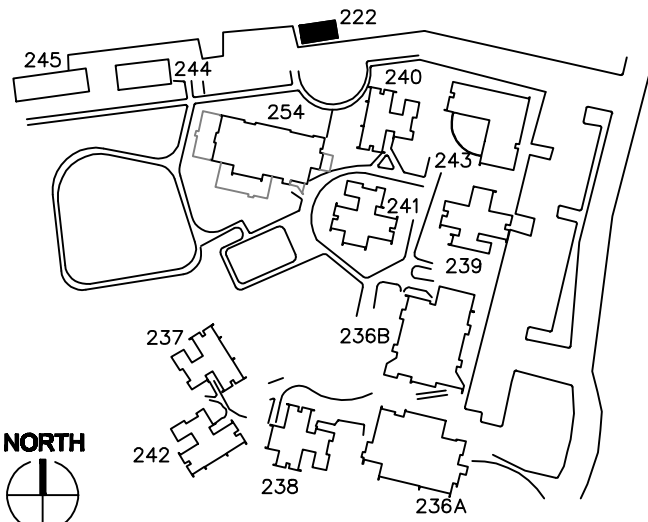

NEW MEXICO CHILDREN'S PSYCHIATRIC CENTER

FIRST FLOOR

SCALE: NOT TO SCALE

PLANNING & CAMPUS DEVELOPMENT
OFFICE OF SPACE MANAGEMENT

TOTAL FLOORS:	1	FLOOR:	1
TOTAL GROSS SQUARE FEET:	800	GROSS SQUARE FEET:	800
▲ MAIN ENTRANCE		▲ SECONDARY ENTRANCE	

NEW MEXICO CHILDREN'S PSYCHIATRIC CENTER: OFFICE & STORAGE

FIRST FLOOR
1001 YALE BLVD. N.E.

#222

1 OF 1
222-00-01