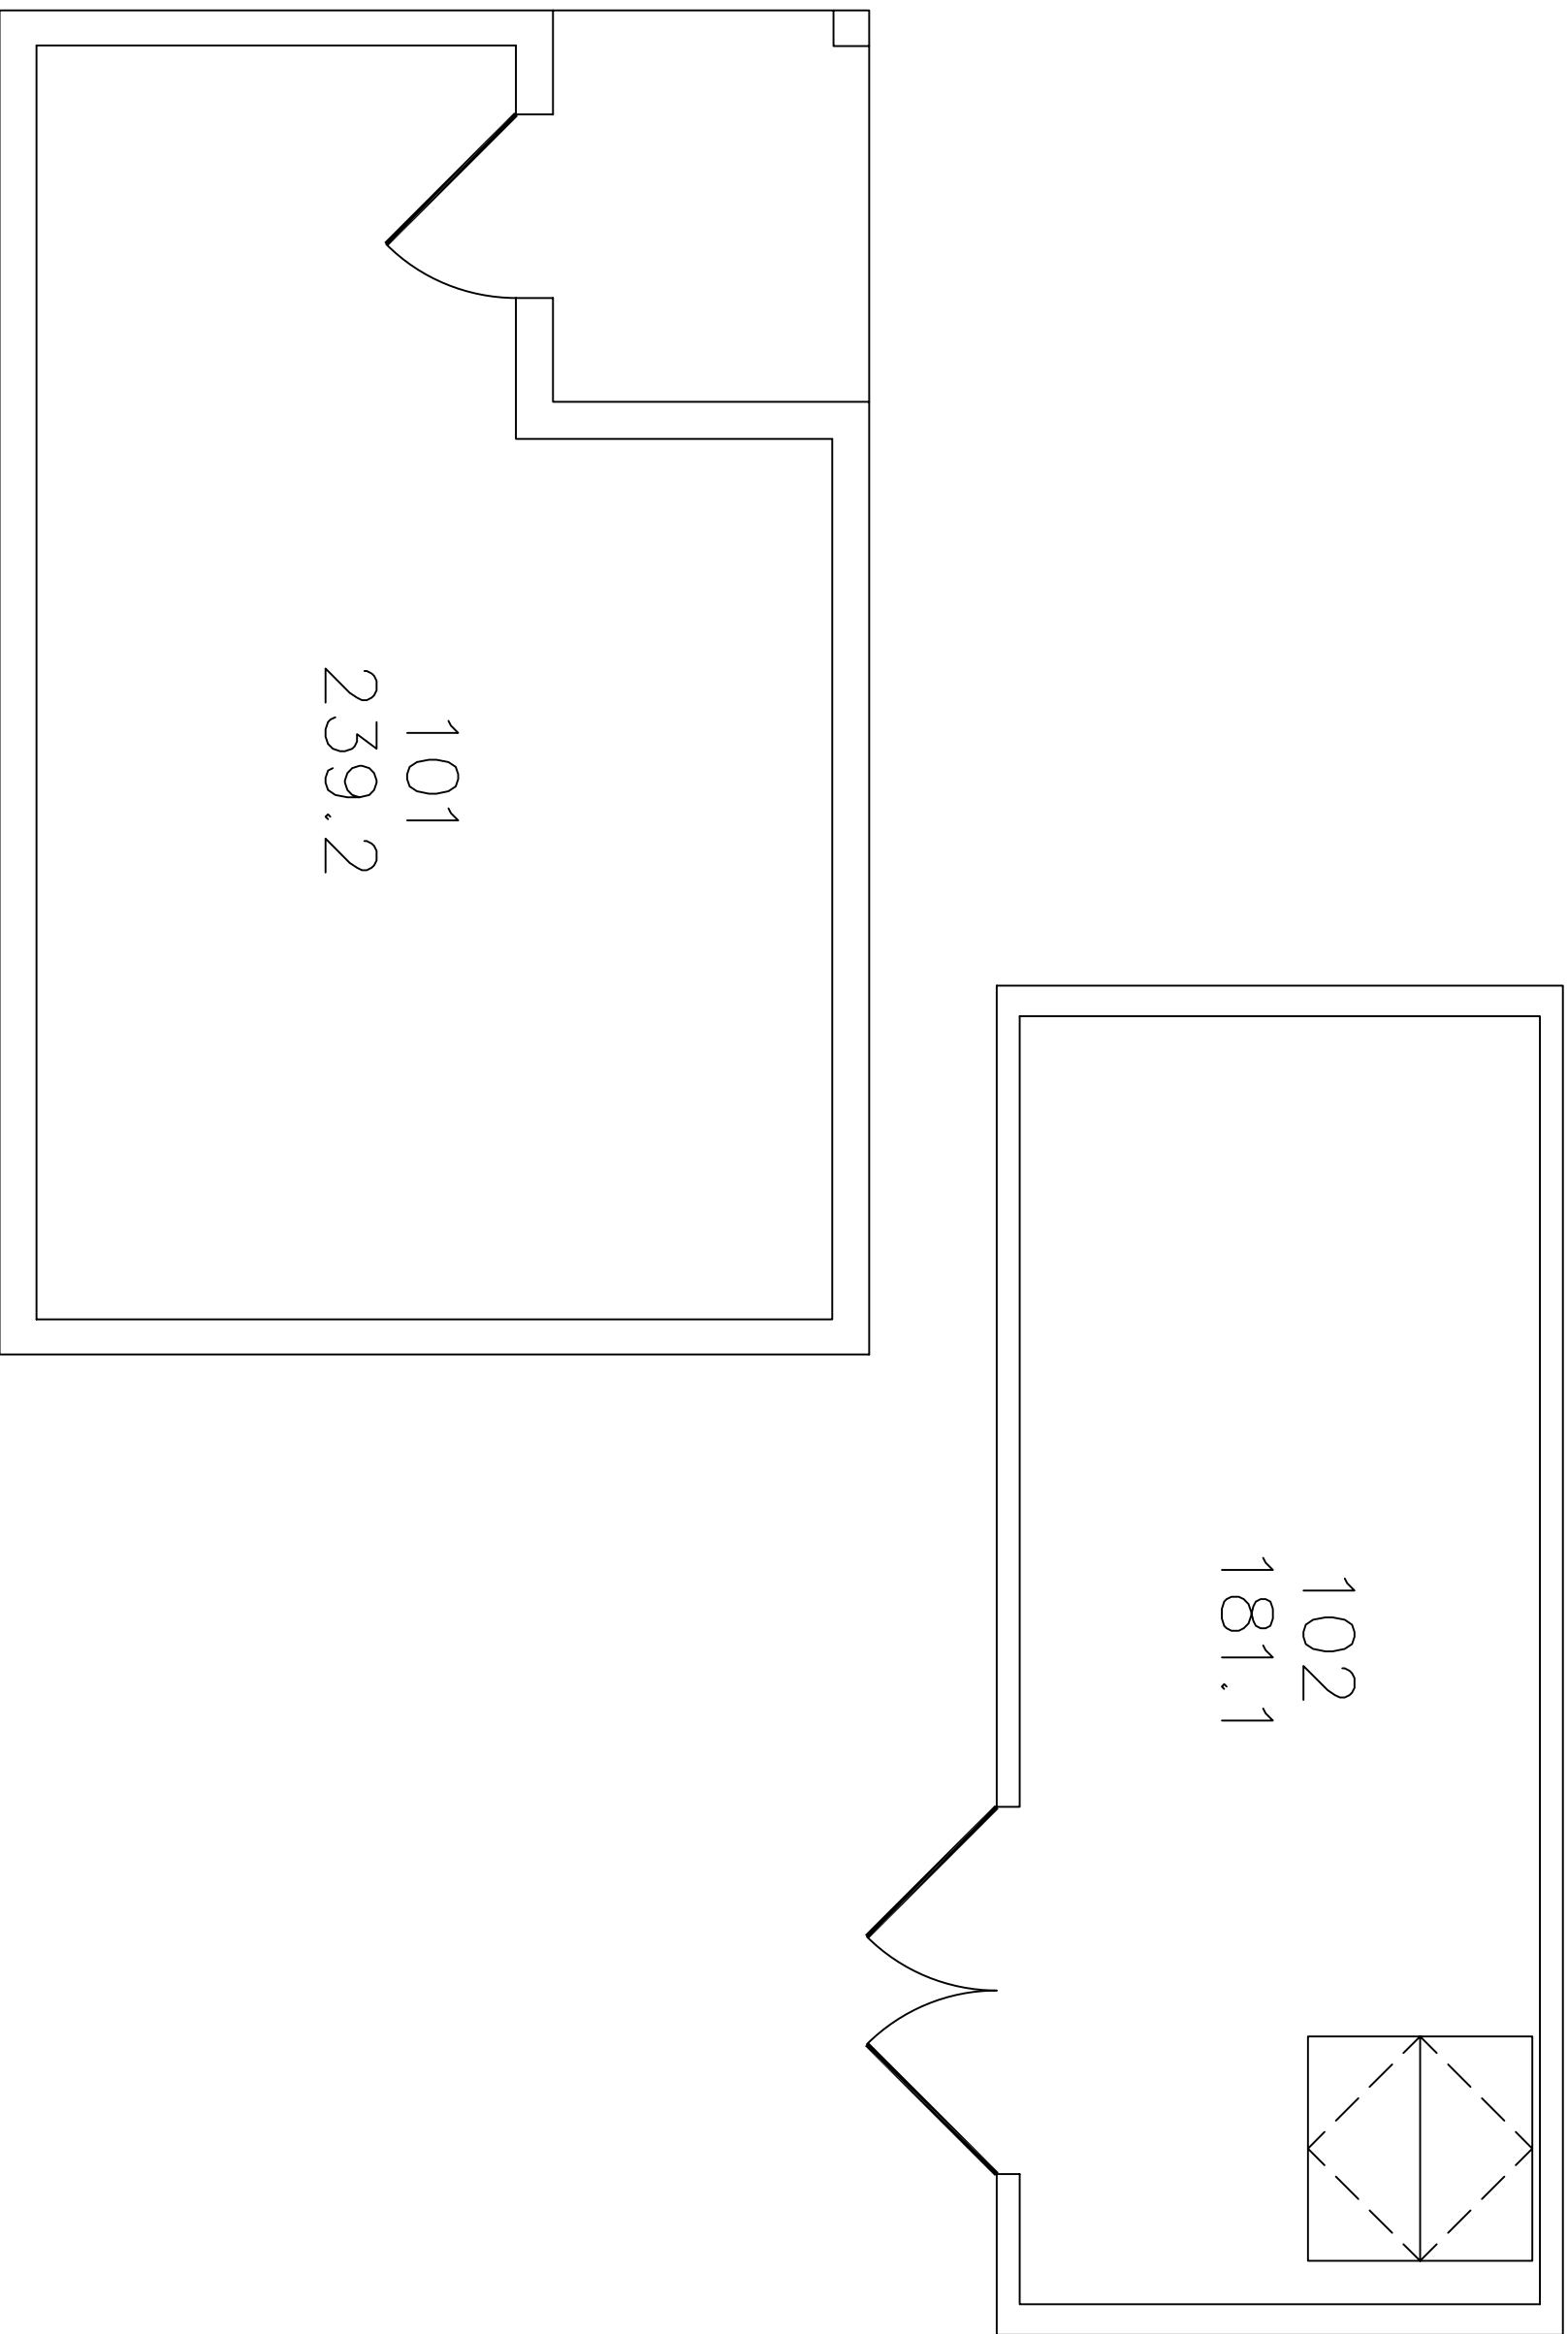

PLANNING & CAMPUS DEVELOPMENT
OFFICE OF SPACE MANAGEMENT

TOTAL FLOORS: 1 FLOOR:
TOTAL GROSS SQUARE FEET: 483 GROSS SQUARE FEET:

MAIN ENTRANCE

SECONDARY ENTRANCE

FIRST FLOOR

SCALE: NOT TO SCALE

WELL # 7

FIRST FLOOR
NO ADDRESS

#170

1 OF 1
170-00-01