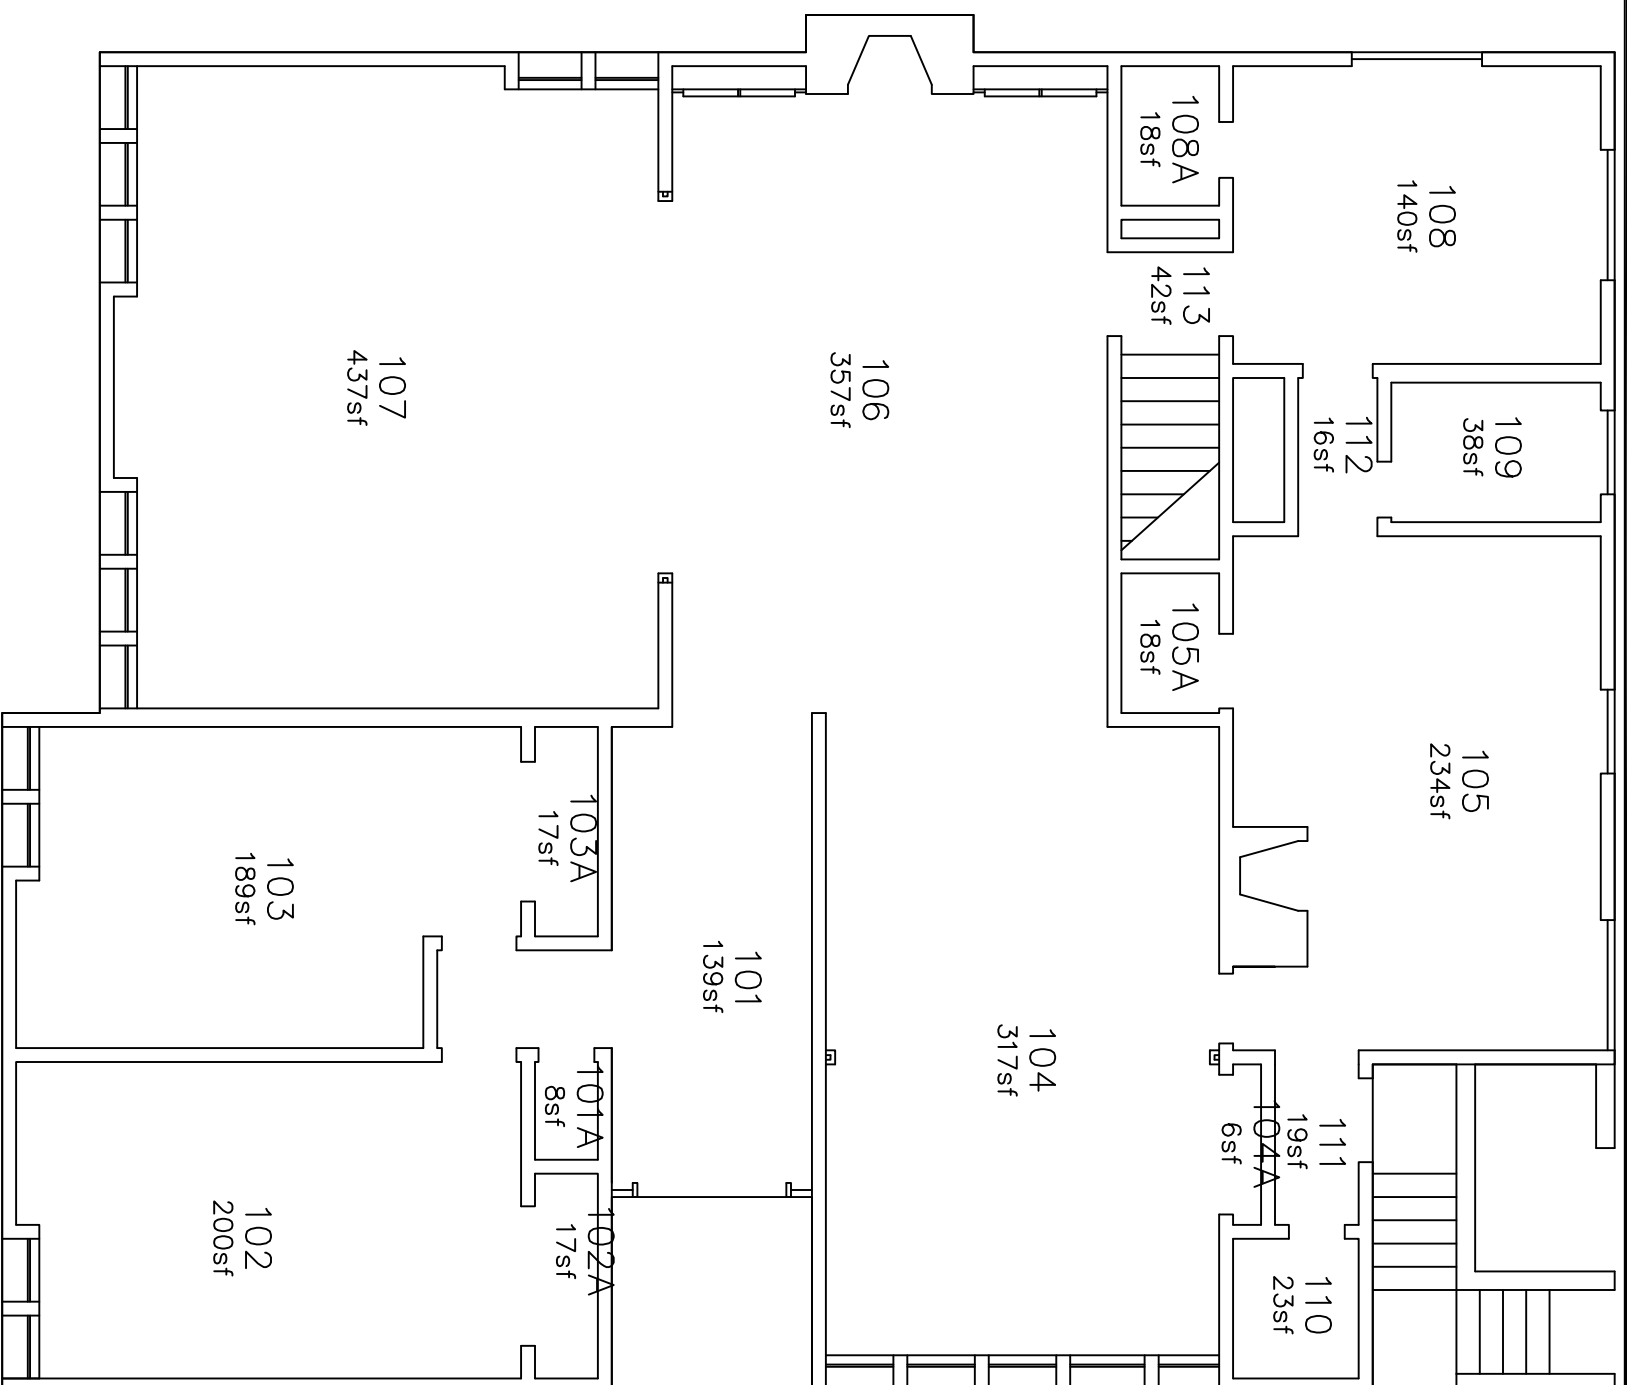

PLANNING & CAMPUS DEVELOPMENT
OFFICE OF SPACE MANAGEMENT

TOTAL FLOORS: 3 FLOOR: FIRST
 TOTAL GROSS SQUARE FEET: 4138 GROSS SQUARE FEET: 2545
 MAIN ENTRANCE SECONDARY ENTRANCE

LATIN AMERICAN INSTITUTE

FIRST FLOOR
801 YALE BLVD N.E.

#165
2 OF 3
165-00-01

FIRST FLOOR
SCALE: NOT TO SCALE